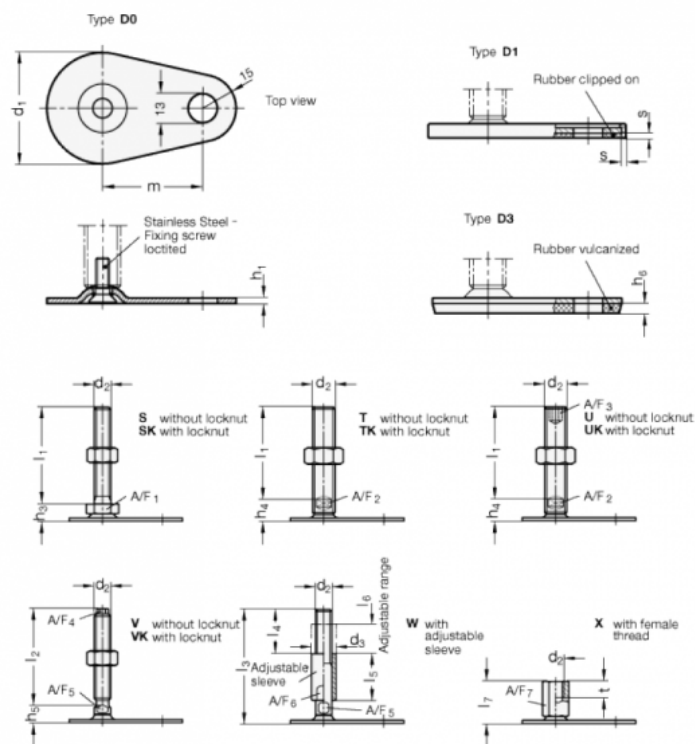

Article number: 204350M16125D0UK

Description: E+G levelling foot  
GN 43-50-M16-125-D0-UK

Note: UK With nut, Hexagon socket at the top, Wrench flat at the bottom

## Measures

A/F2 = 12	m = 45
A/F3 = 8	s =
d1 = 50	
d2 = M16	
h1 = 2.5	
h4 = 17	
h6 =	
l1 = 125	